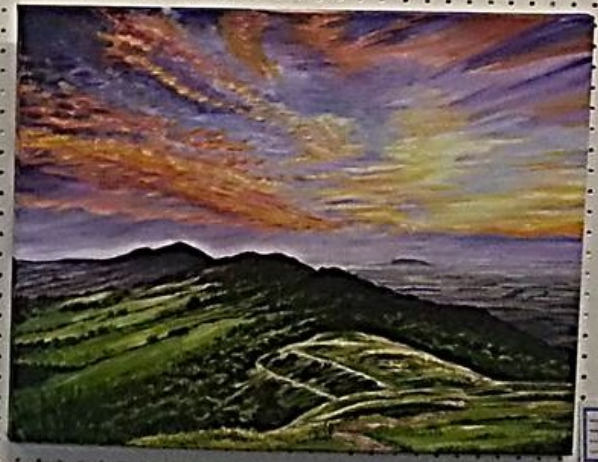

Small blue label with text.