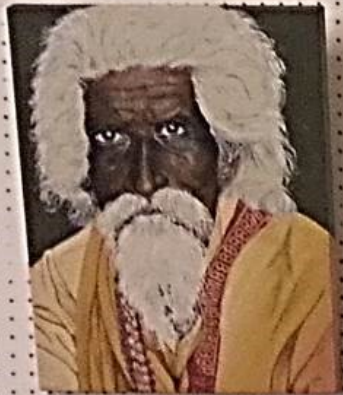

In 2014 the groups also had a 2nd, but much smaller exhibition of a few paintings at a dinner in Hopwood Village Hall to celebrate the 100th anniversary of that building on November 28th.