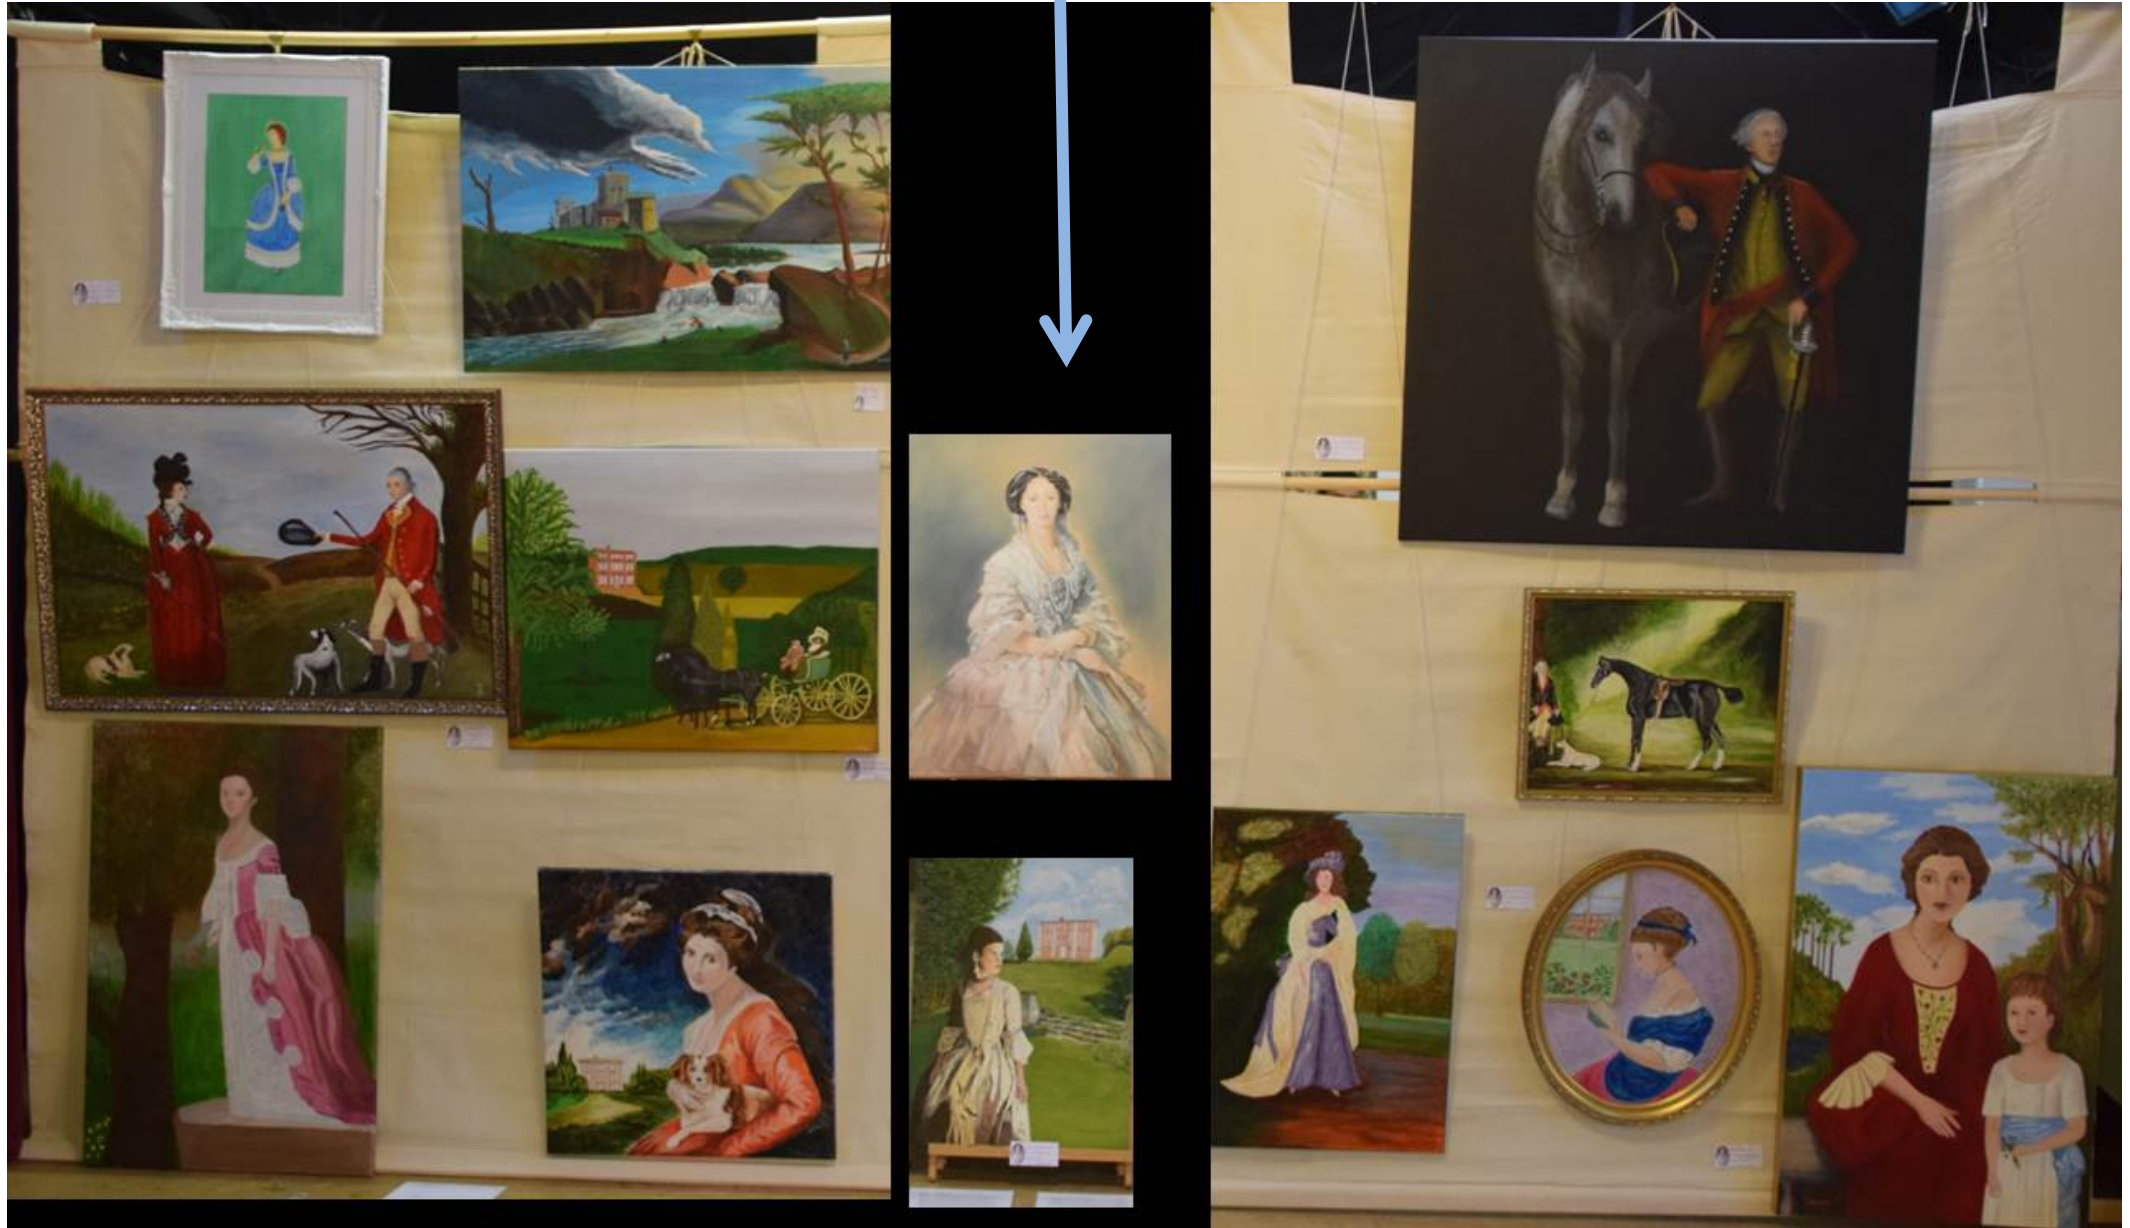

# 2017 EXHIBITION

**Kamal Khan again challenged the artists in advance of the 2017 annual exhibition with a competition to produce paintings in a Georgian style to reflect one of his nursing homes, Tutnall House near Bromsgrove, that is a Georgian premises.**

**The winning paintings are shown below.**

There were 12 entrants, shown below.

The central picture (arrowed) was created by art tutor, Pam, as an example, but not for competition

Small white card with a circular portrait and text, likely identifying the artist or title of the painting.

Small white card with a circular portrait and text, likely identifying the artist or title of the painting.

Small white card with a circular portrait and text, likely identifying the artist or title of the painting.