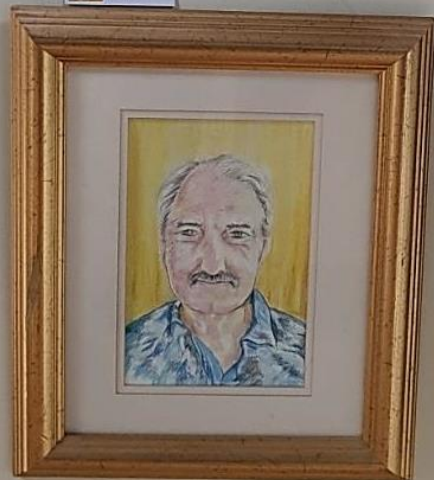

**Competition Winner:  
"Goldfinger" painted by  
Maggie Rumney**

**Runner Up: "David Bowie"  
painted by Betty Ollis**

**3<sup>rd</sup>: “Andy Warhol”  
painted by  
Chris Miall**

**4<sup>th</sup>: “Classic Statue”  
painted by Dawn McKee**

**Short listed (*above*): “Pop art meets jazz art”  
by Dave Morgan (*left*) and “Four Kamal’s” by  
Chris Miall (*right*)**

name: Beach  
medium: Oil  
size: 120 x 100

name: Chris Mulla  
medium: Acrylic  
size: 15x

name: Maggie Purkey  
medium: Acrylic  
size: 150

11/15/2012

— Betty Ross  
— 8/10/2000  
— 10/10/2000

— Betty Ross  
— 8/10/2000  
— 10/10/2000

— Betty Ross  
— 8/10/2000  
— 10/10/2000

— Betty Ross  
— 8/10/2000  
— 10/10/2000

— Betty Ross  
— 8/10/2000  
— 10/10/2000

— Betty Smith  
— The Women of  
— 1950s  
— 1950s

— Betty Smith  
— The Woman  
— 1950s  
— 1950s

— Betty Smith  
— The Woman  
— 1950s  
— 1950s

— Betty Smith  
— The Woman  
— 1950s  
— 1950s