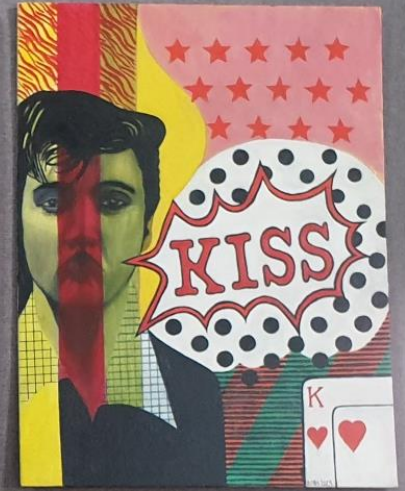

# 2023 EXHIBITION

**Kamal Khan (from Spring View Care Nursing Homes) once again sponsored a competition, the artists, this time to create pictures in the style of pop art. The entries are shown on this and the next few pages.**

**Competition Winner:  
"Goldfinger" painted by  
Maggie Rumney**

**Runner Up: "David Bowie"  
painted by Betty Ollis**

**3<sup>rd</sup>: “Andy Warhol”  
painted by  
Chris Miall**

**4<sup>th</sup>: “Classic Statue”  
painted by Dawn McKee**

**Short listed (*above*): “Pop art meets jazz art”  
by Dave Morgan (*left*) and “Four Kamal’s” by  
Chris Miall (*right*)**

name: Beach  
medium: Oil  
size: 120 x 100

name: Chris Mulla  
medium: Acrylic  
size: 15x

name: Sheila Kinnon  
medium: pastel  
inspired by: the Great Wall  
year: 2014

**In addition, as in previous years, there was a selection of art work done in previous years, much for sale and often at reduced prices.**