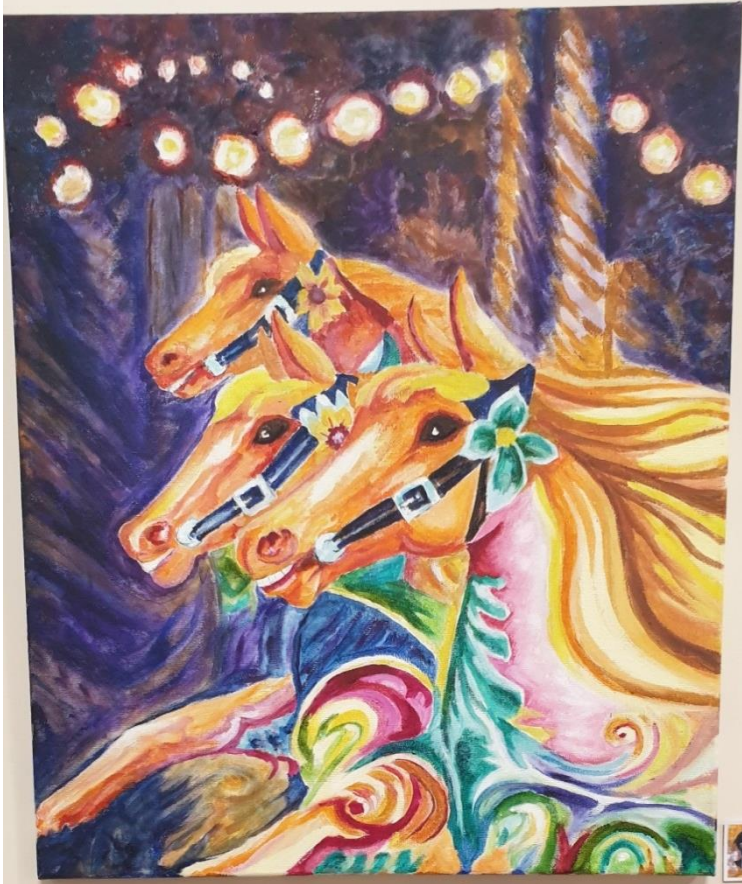

# 2023 EXHIBITION

**Kamal Khan (from Spring View Care Nursing Homes) once again sponsored a competition, the artists, this time to create pictures in the style of pop art. The entries are shown on this and the next few pages.**

**Competition Winner:  
"Goldfinger" painted by  
Maggie Rumney**

**Runner Up: "David Bowie"  
painted by Betty Ollis**

**3<sup>rd</sup>: “Andy Warhol”  
painted by  
Chris Miall**

**4<sup>th</sup>: “Classic Statue”  
painted by Dawn McKee**

**Short listed (*above*): “Pop art meets jazz art”  
by Dave Morgan (*left*) and “Four Kamal’s” by  
Chris Miall (*right*)**

name: Beach  
medium: Oil  
size: 120 x 100

name: Chris Mulla  
medium: Acrylic  
size: 15x